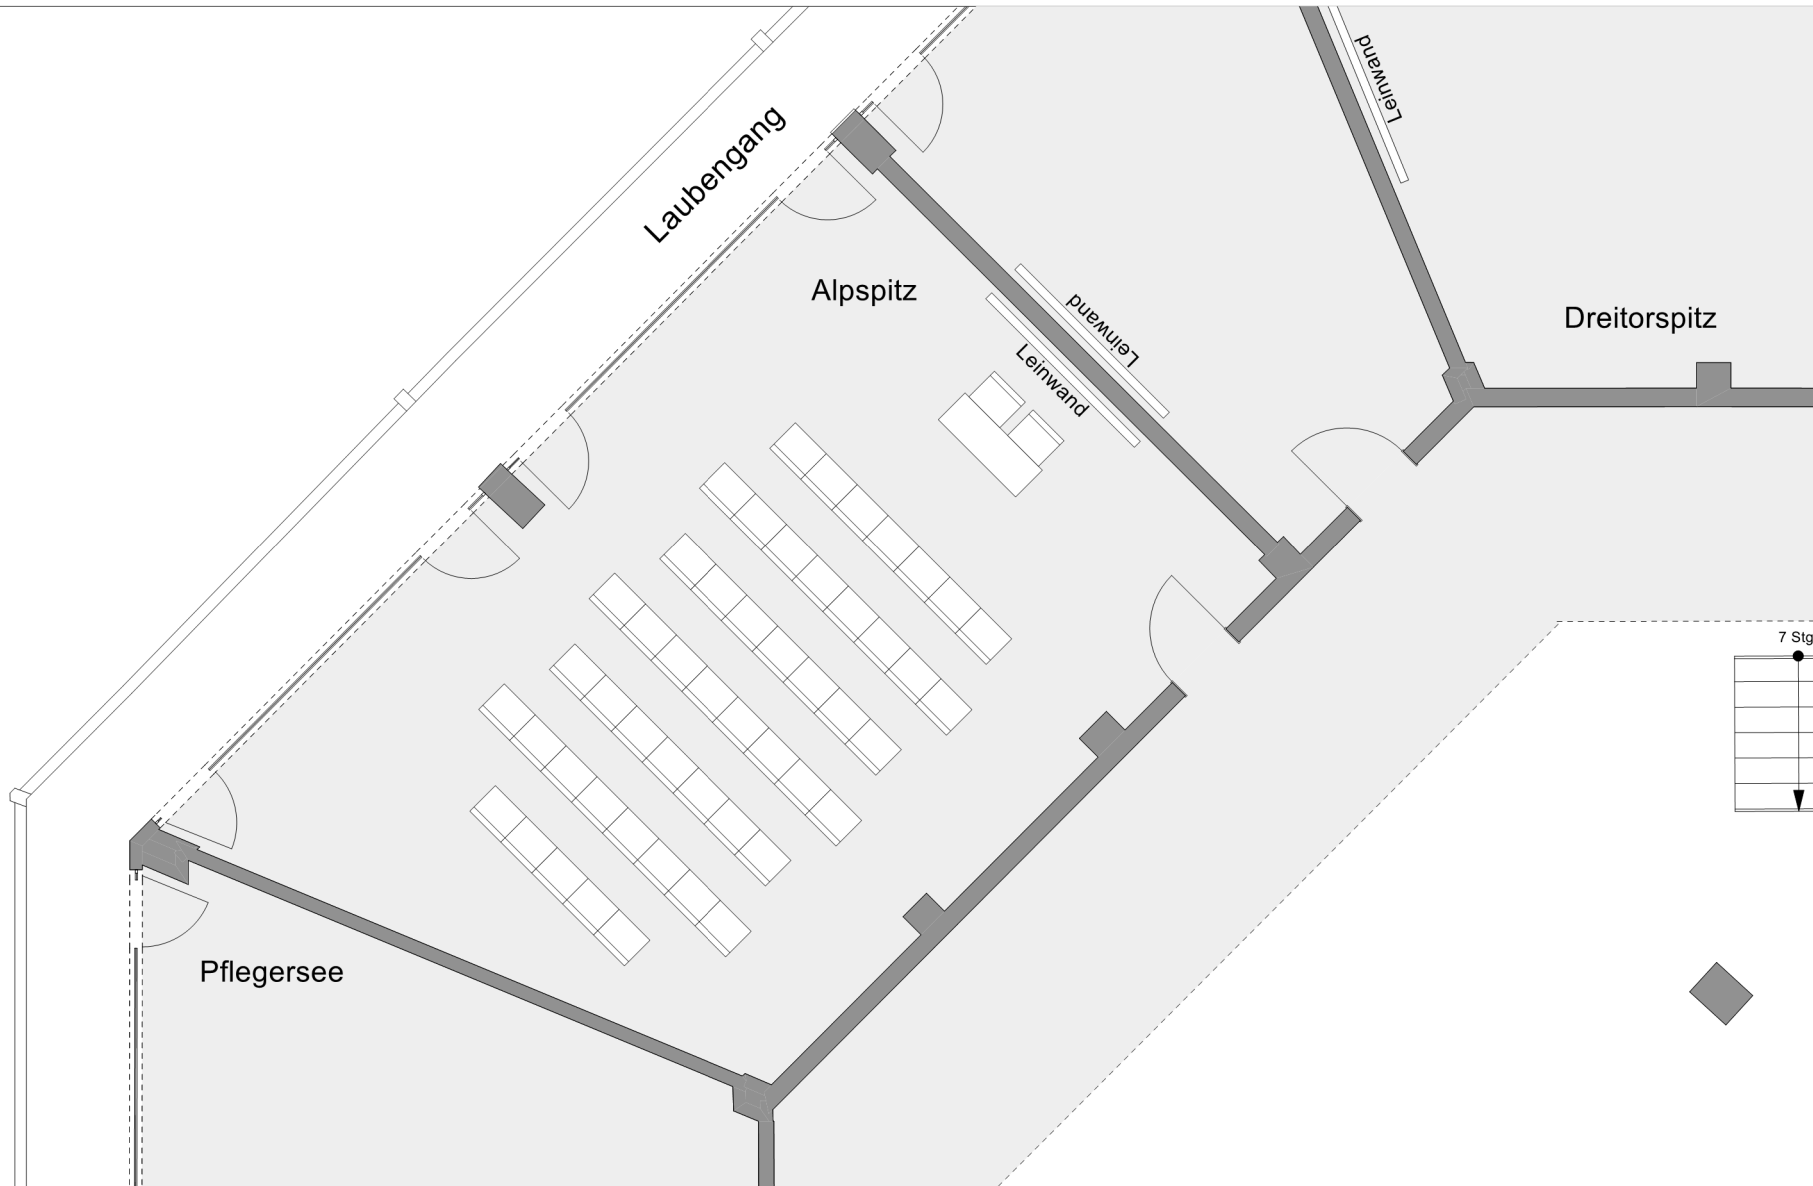

HOTEL AM BADERSEE
ZUGSPITZDORF GRAINAU

Floor:
Floor 3

Room:
Alpspitz

Setup:
Row seating

Persons:
50 Persons

Dream away, breathe in the atmosphere, be inspired and indulge your senses.
Welcome to Hotel am Badersee.